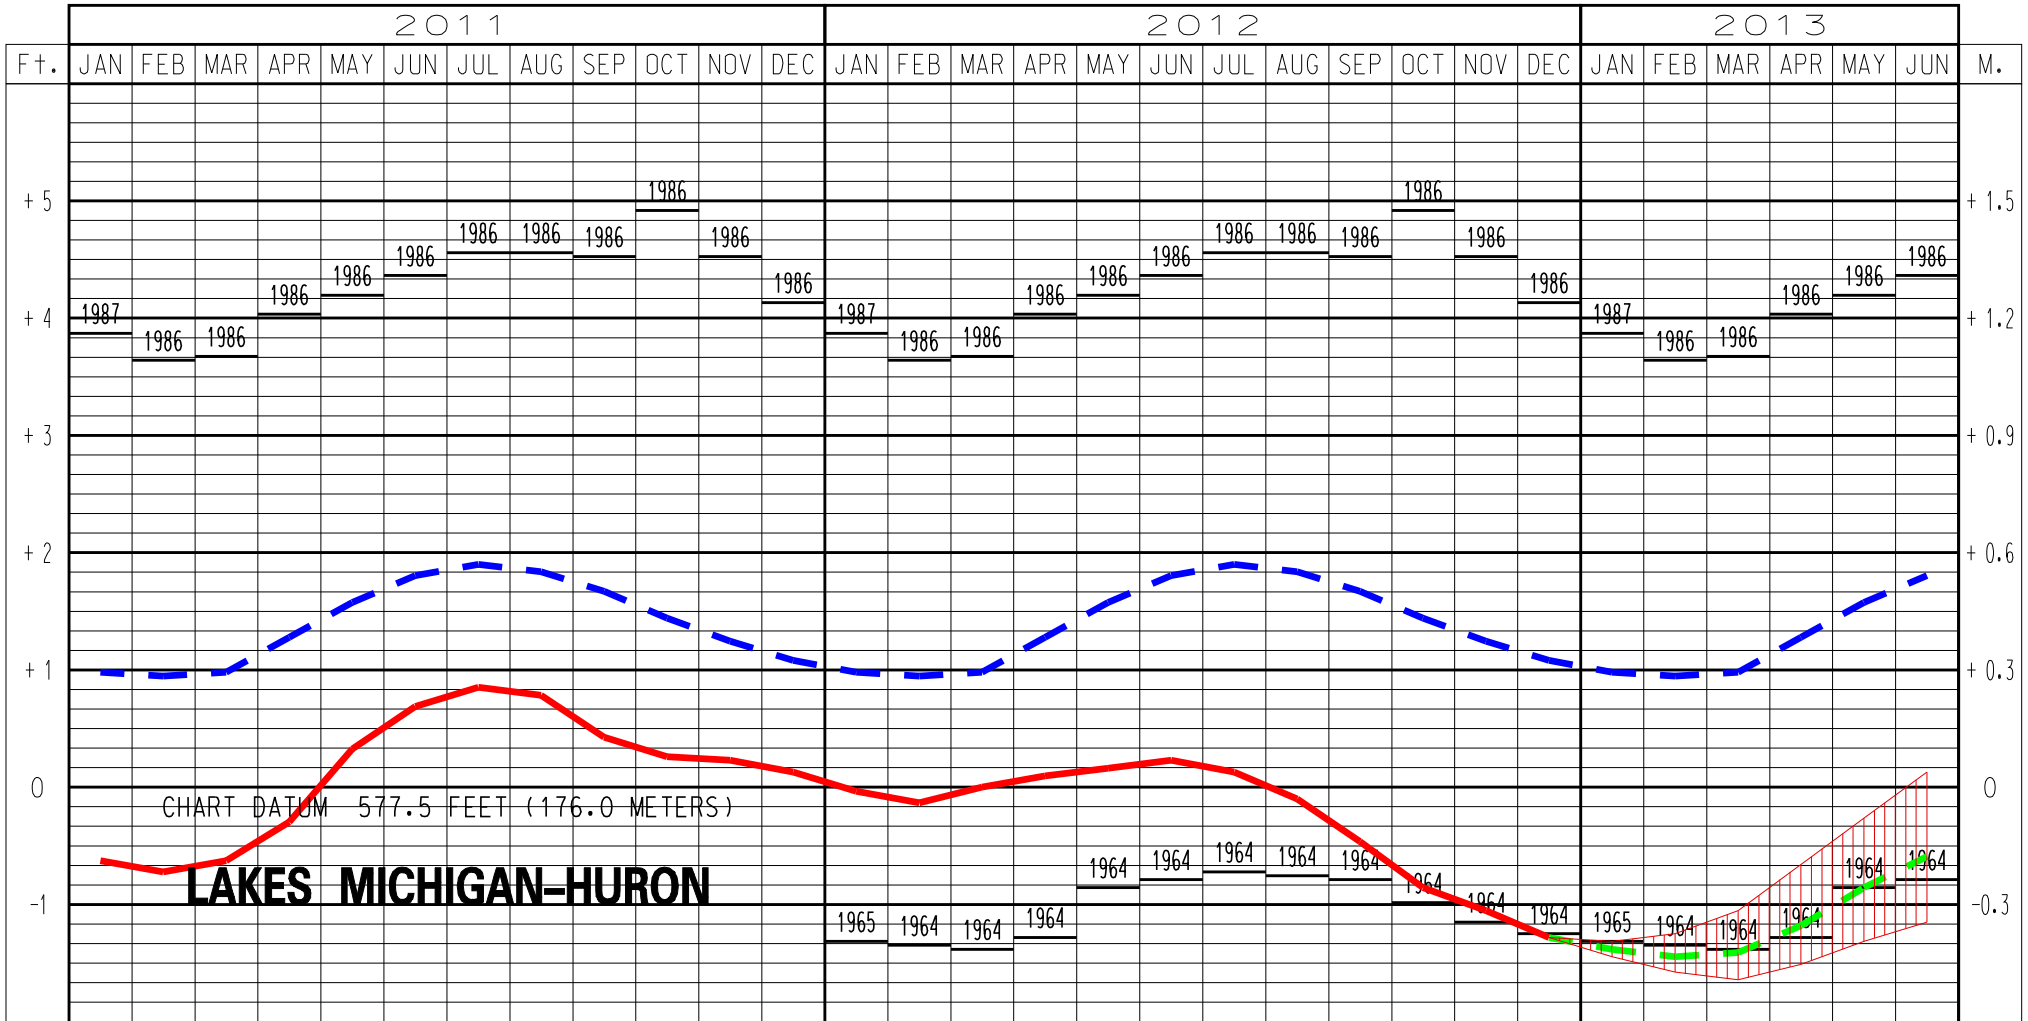

# LAKES MICHIGAN-HURON WATER LEVELS - JANUARY 2013

## LEGEND

LAKE LEVELS

RECORDED

PROJECTED

AVERAGE \*\*

MAXIMUM \*\*

MINIMUM \*\*

\*\* Average, Maximum and Minimum for period 1918-2011