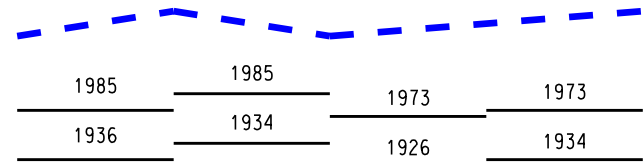

## LEGEND

LAKE LEVELS

RECORDED

PROJECTED

AVERAGE \*\*

MAXIMUM \*\*

MINIMUM \*\*

\*\* Average, Maximum and Minimum for period 1918-2011